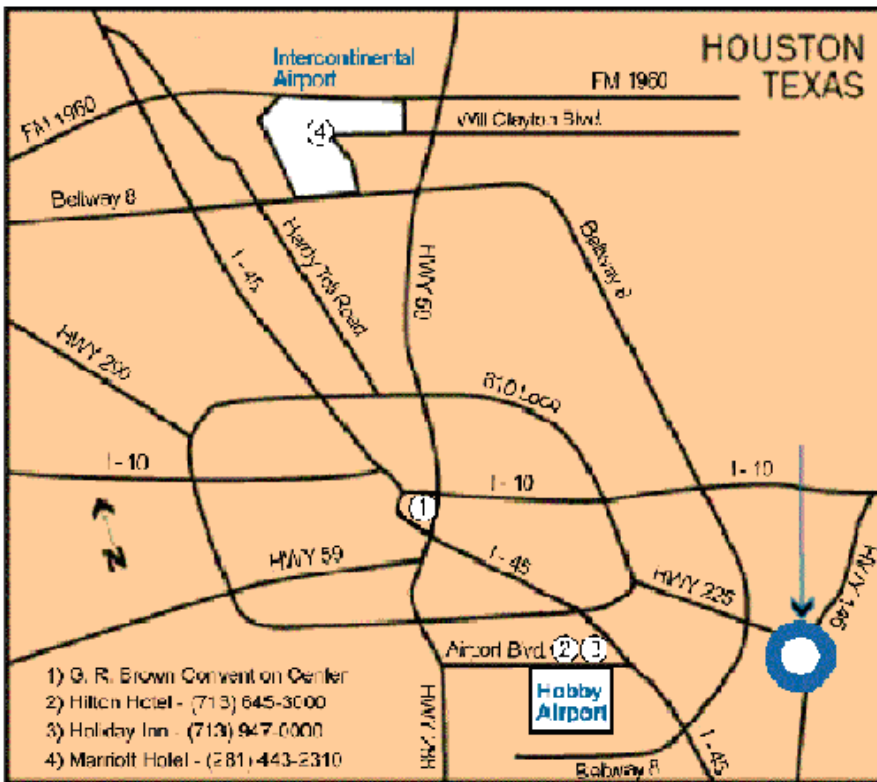

### Directions from Bush Intercontinental Airport

Approximate travel time to STS Inc. is one hour.

- Go East on Will Clayton Pkwy from airport
- Take Hwy 59 to Beltway 8
- Go East on Beltway to Hwy. 225
- Go East on Hwy. 225 to Sens Road exit (~15 miles)
- Turn right on Sens Road
- Take first right -- Old La Porte Road
- Turn left at stop sign
- Continue through gates to Reception Building
- Note: BW 8 is a toll road. You can also take 59 to 610 loop

### Directions from Hobby Airport

Approximate travel time to STS Inc. is 45 minutes.

- Turn right onto Airport Blvd. from airport
- Take Airport Blvd. to I-45
- Go South on I-45 to Beltway 8 (Sam Houston Tollway)
- Go East on Beltway 8 to Hwy 225
- Go East on Hwy 225 to Sens Road exit
- Turn right on Sens Road
- Take first right -- Old La Porte Road
- Turn left at stop sign
- Continue through gates to Reception Building