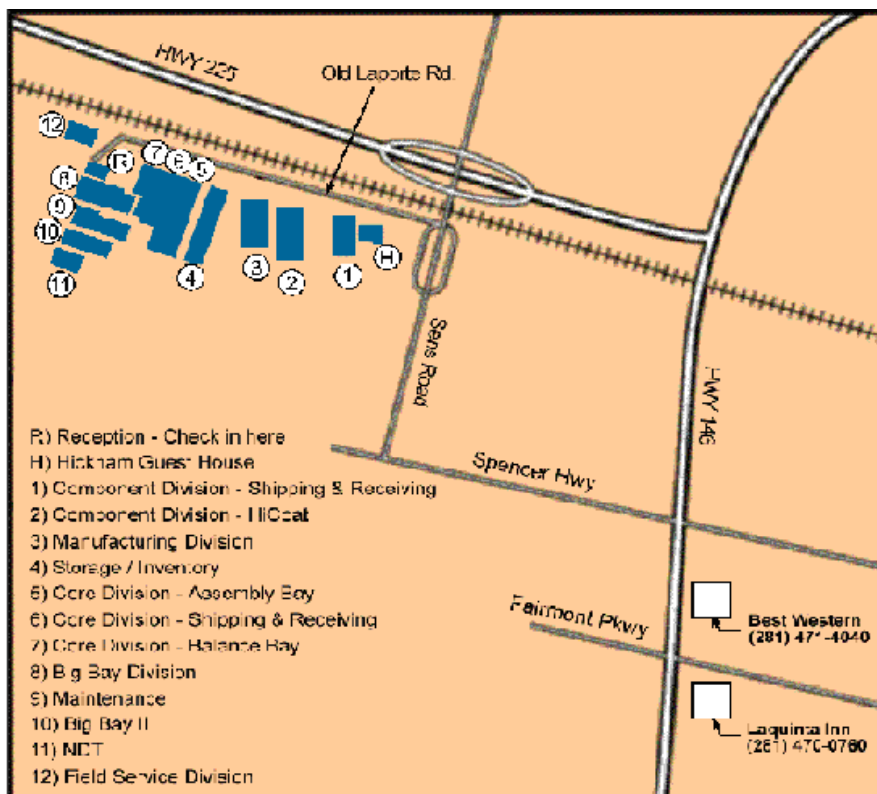

Main: (713) 567-2700
Toll Free:(800) 324-6540